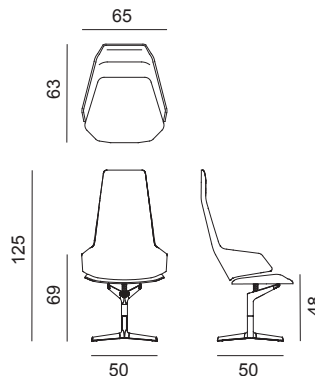

Dimensions *

* File CAD 2D - 3D available for download at www.arper.com

Frame Base

LU1