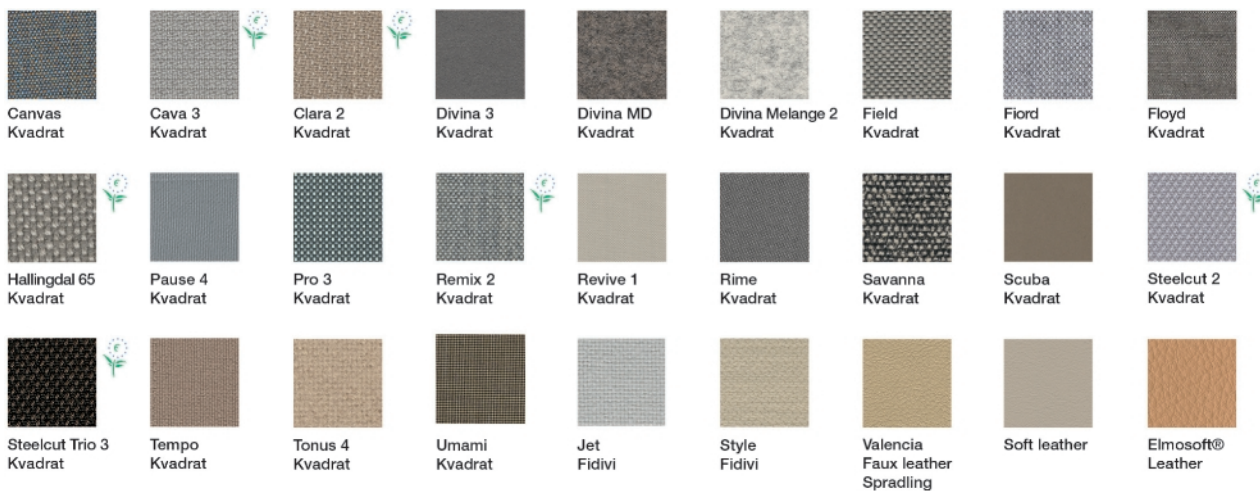

Dimensions *

* File CAD 2D - 3D available for download at www.arper.com

Frame Base

LU1

Shell

Carded In

Graded In

kvadrat