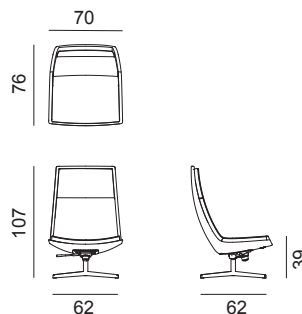

Catifa 70 Soft

Design by Lievore Altherr Molina, 2012

Art. 3300 3303

Lounge chair with polished aluminium pedestal base equipped with return and tilt mechanisms. Structural polyurethane upholstered shell and cushions (with removable covers) in leather, faux leather, fabric or customer's material. Upholstered polished aluminium armrests, are available upon request.

Dimensions *

* File CAD 2D - 3D available for download at www.arper.com

Carded In

Graded In

kvadrat

camira

DESIGN
TEX

Gabriel