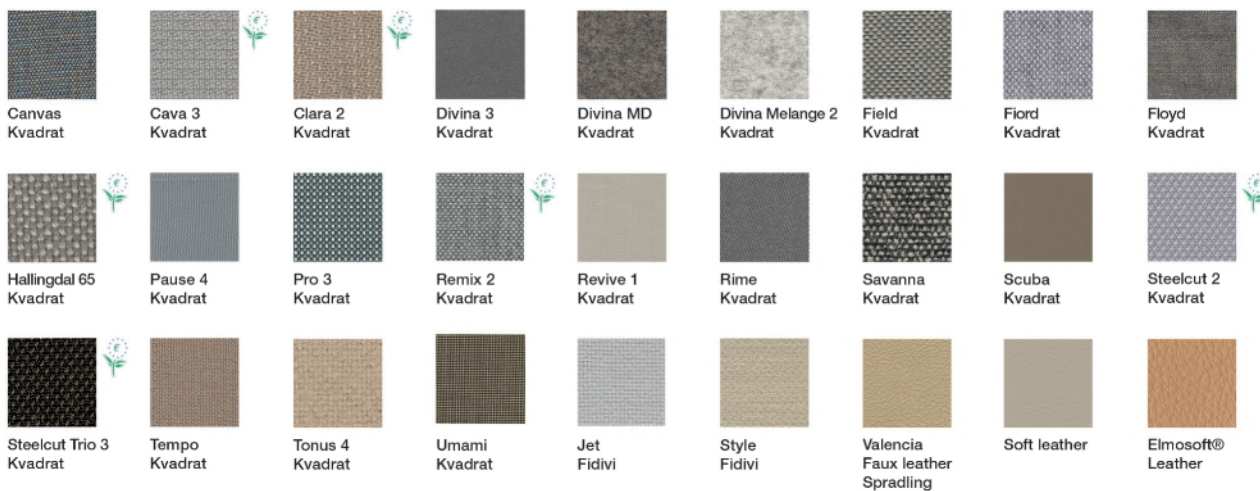

Shell

Carded In

Graded In

kvadrat

camira

DESIGN
TEX

Gabriel

svensson

maharam

Serge Ferrari