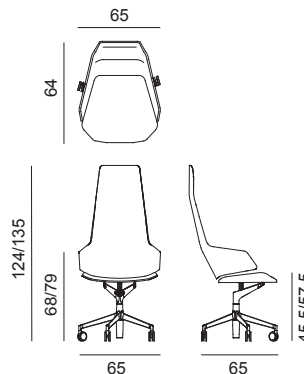

Dimensions *

* File CAD 2D - 3D available for download at www.arper.com

Frame Base

LU1