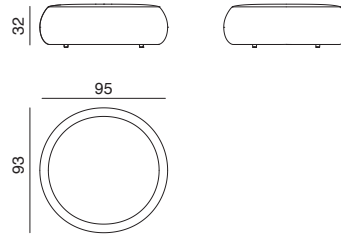

Pix 95

Design by Ichiro Iwasaki, 2014

Art. 3012 3015

Two seat low ottoman. Upholstery in leather, faux leather, fabric or customer's own material. 95 cm diameter and 32 cm height.

Dimensions *

* File CAD 2D - 3D available for download at www.arper.com

Art.3012

1 pz = 1  - kg 12,5/ m³ 0,35

1 pz = 1  - kg 5/ m³ 0,04

TECHNICAL SPECIFICATIONS

Art.3012

COL requirement m² 3.3

H 140 cm. COM Meterage ml 1.82

arper