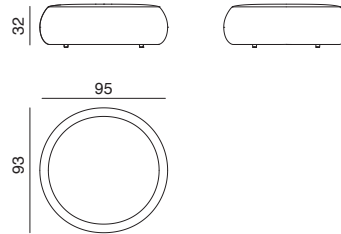

## Art. 3012 3015

Two seat low ottoman. Upholstery in leather, faux leather, fabric or customer's own material. 95 cm diameter and 32 cm height.

### Dimensions \*

\* File CAD 2D - 3D available for download at [www.arper.com](http://www.arper.com)