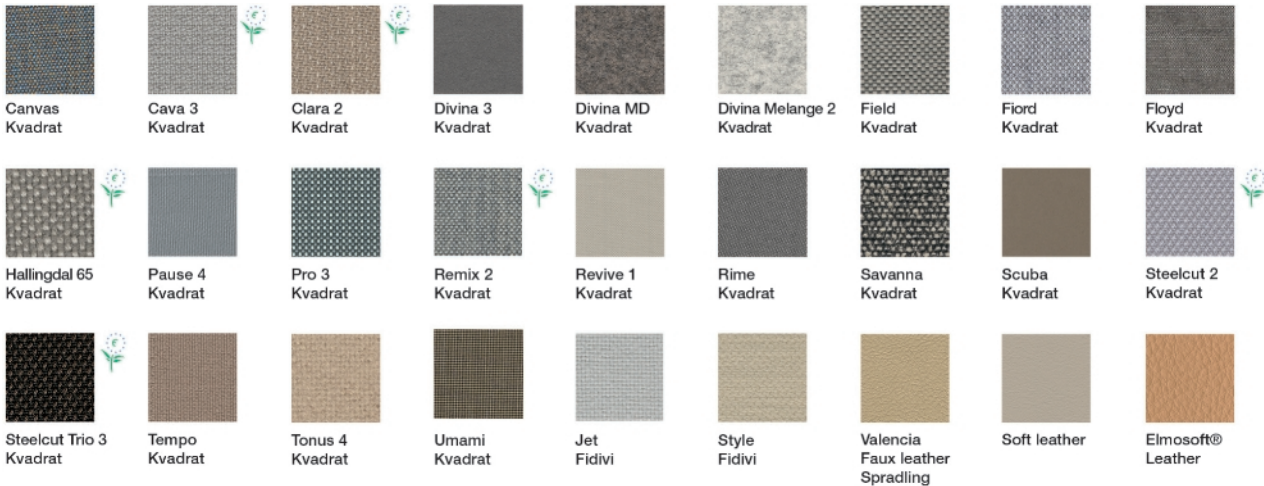

Carded In

Graded In

kvadrat

camira

DESIGN
TEX

Gabriel

svensson

maharam

Serge Ferrari

arper

F +39 0422 791800

T +39 0422 7918

www.arper.com